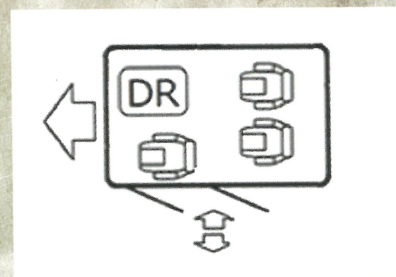

TOYOTA Century

recommend : 1 ~ 2 passengers
Max : 4 passengers
color : Kamui (BLACK)

Vehicle body dimensions
L527×W189×H147(cm)

HYK Corporation

Head office : 14-9-608, Tokiwadairajinyamae, Matudo,
Chiba270-2265, Japan