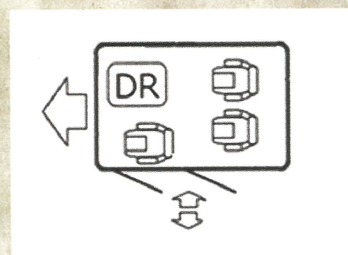

シートチャート

トヨタ センチュリー

推奨乗車人数 : 1~2 名様

最大乗車定員 : 4 名様

車体色 : 神威 (ブラック)

車体寸法 : L527×W189×H147(cm)

株式会社 **HYK**

本社 〒270-2265 千葉県松戸市常盤平陣屋前14-9-608

TEL.047-704-8531 FAX.03-6893-1296

東京営業所 〒125-0052 東京都葛飾区柴又2-20-10

TEL.03-5876-5501 FAX.03-6893-1296