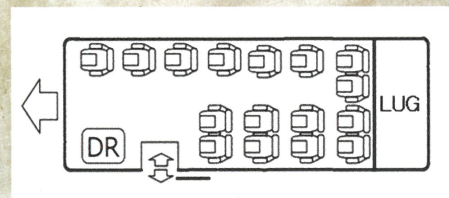

シートチャート

メルセデスベンツ スプリンター

推奨乗車人員 : ~10 名様

最大乗車定員 : 16 名様

車体色 : シルバー

車体寸法 : L776×W199×H280 (cm)

株式会社 **HYK**

本社 〒270-2265 千葉県松戸市常盤平陣屋前14-9-608

TEL.047-704-8531 FAX.03-6893-1296

東京営業所 〒125-0052 東京都葛飾区柴又2-20-10

TEL.03-5876-5501 FAX.03-6893-1296