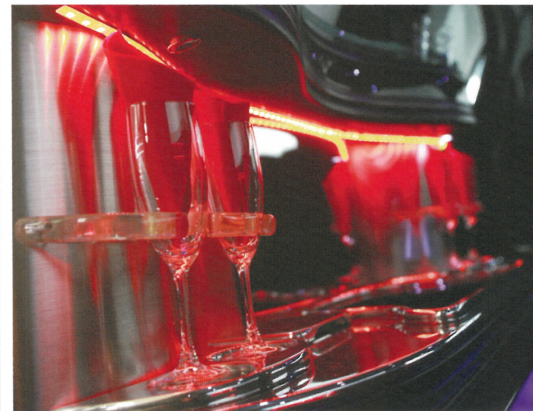

Lincoln Cristal Coach

Stretched-Limousine