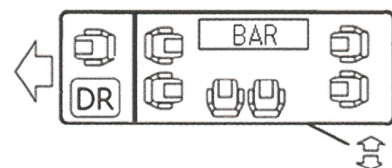

シートチャート

リンカーン クリスタルリムジン

推奨乗車人員 : 1~6 名様

最大乗車定員 : 9 名様

車体色 : ブラック

車体寸法 : L802×W198×H157 (cm)

株式会社 **HYK**

本社 〒270-2265 千葉県松戸市常盤平陣屋前14-9-608

TEL.047-704-8531 FAX.03-6893-1296

東京営業所 〒125-0052 東京都葛飾区柴又2-20-10

TEL.03-5876-5501 FAX.03-6893-1296