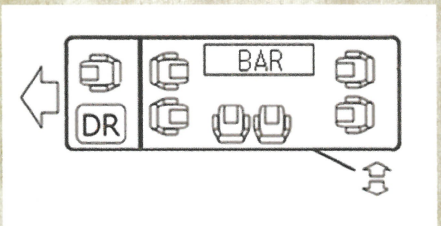

Lincoln Cristal Coach

recommend : 1~5 passengers

Max : 9 passengers

color : BLACK

Vehicle body dimensions :
L802×W198×H157 (cm)

HYK Corporation

Head office : 14-9-608, Tokiwadairajinyamae, Matsudo,
Chiba270-2265, Japan