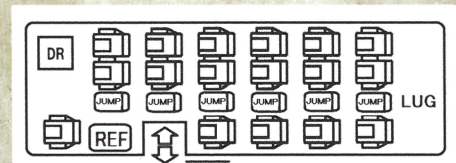

Hino Liesse II

recommend : ~ 15 pasengers

Max : 24 pasengers

color : Gunmetal

Vehicle body dimensions :
L699×W208×H268(cm)

HYK Corporation

Head office : 14-9-608, Tokiwadairajinyamae, Matsudo,
Chiba270-2265, Japan

TEL.047-704-8531 FAX.03-6893-1296

Tokyo office: 2-20-10, Shibamata, Katsushikaku,
Tokyo125-0052, Japan

TEL.03-5876-5501 FAX.03-6893-1296